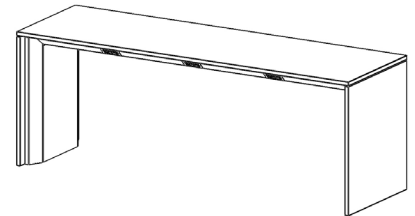

POWER BAR

Let your patrons recharge.

Take a stand against messy power cables and dead batteries with the AGATI Power Bar. A charging station with power outlets that line the edge of the work surface, the Power Bar is as functional as it is stylish.

Wire management is contained behind the side panels, so all you see is a modern and inviting space to recharge instead of cable spaghetti all over your floor.

AGATI
FURNITURE

www.agati.com

POWER BAR

Specifications

- Top & Side Panels: Wood Veneer, Plastic Laminate, or Stone
- Base: Stainless Steel
- 72" Wide Includes 1 Electrical unit per side
96" Wide Includes 2 Electrical units per side
120" Wide Includes 3 Electrical units per side
- Each electrical unit includes 2 Power and 1 Dual Port USB, hardwired

**Custom options available upon request.*

Dimensions

Width: 72", 96", or 120"
Depth: 36", or 30"
Height: 42"

**Not available in seated height.*

Silestone Grade 2 Finishes

Altair

Coral Clay Colour

Pulsar