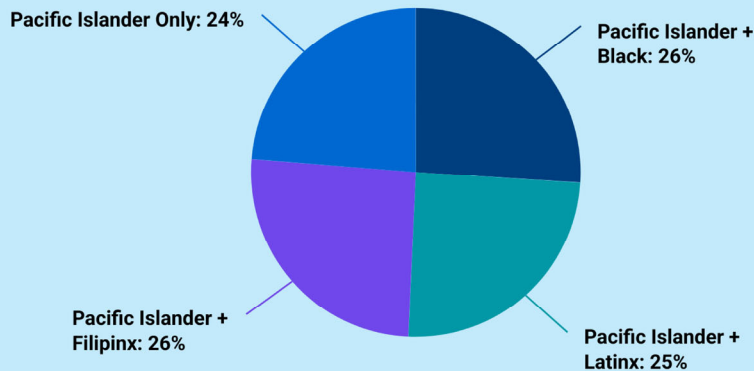

Spotlight on De Anza's Pacific Islander Students

3/4 of Pacific Islander students identify as multi-ethnic

411

Pacific Islander Students Served in 2023-24

Course Success Rate

70%

2023-24 compared to 78% campuswide