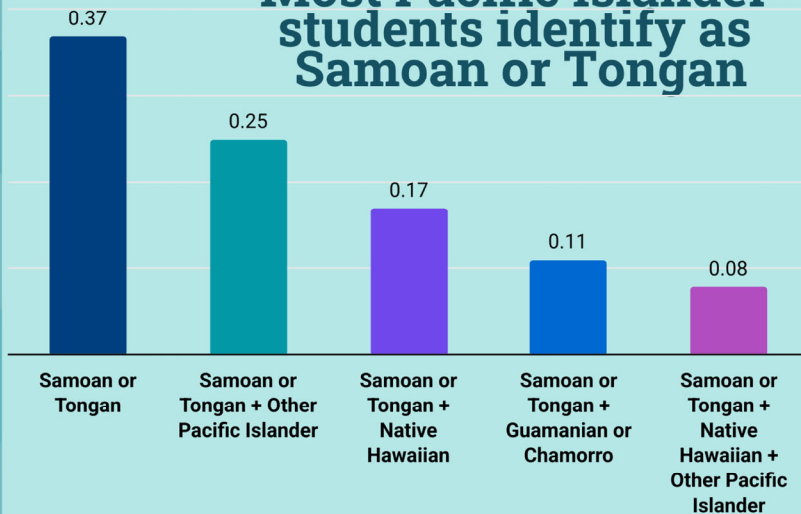

Spotlight on De Anza's Pacific Islander Students

3/4 of Pacific Islander students identify as multi-ethnic

411

Pacific Islander Students Served in 2023-24

Course Success Rate

70%

2023-24 compared to 78% campuswide

Persistence Rate

74%

Fall 2023 to Fall 2024 compared to 77% campuswide

Most Pacific Islander students identify as Samoan or Tongan

48% Low Income+

28% First Generation College Student

Top Majors

- Nursing
- Business/Admin
- Computer Science
- Kinesiology